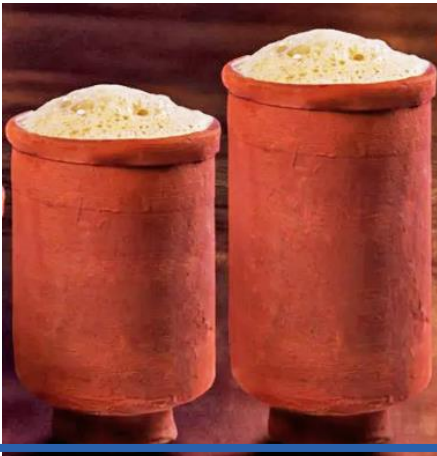

Tea Kullad

Item Code: DM2201059

Size: 80ml, 100ml

Non-Reusable