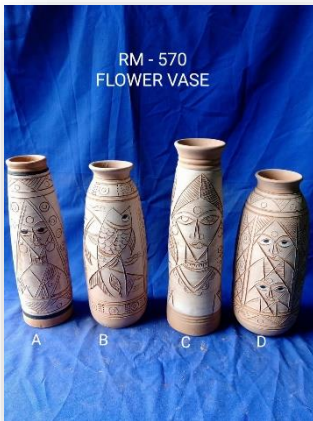

Size: 6" * 6"

Flower Vase

Item Code: DM2201071

Size: 10"

Flower Vase

Item Code: DM2201072

Size: 10"

ZENZ GLOBAL
ANYWHERE IN THE WORLD

ZENZ GLOBAL
ANYWHERE IN THE WORLD

RM -530
WALL VASE / BRUSH HOLDER

RM - 535
HANGING HOLDER

RM-540
FLOATING BOWL/
FRUIT BOWL

RM -545
WALL MASK

RM-550
FLOWER VASE

RM- 555
FLOWER VASE

ZENZ GLOBAL
ANYWHERE IN THE WORLD